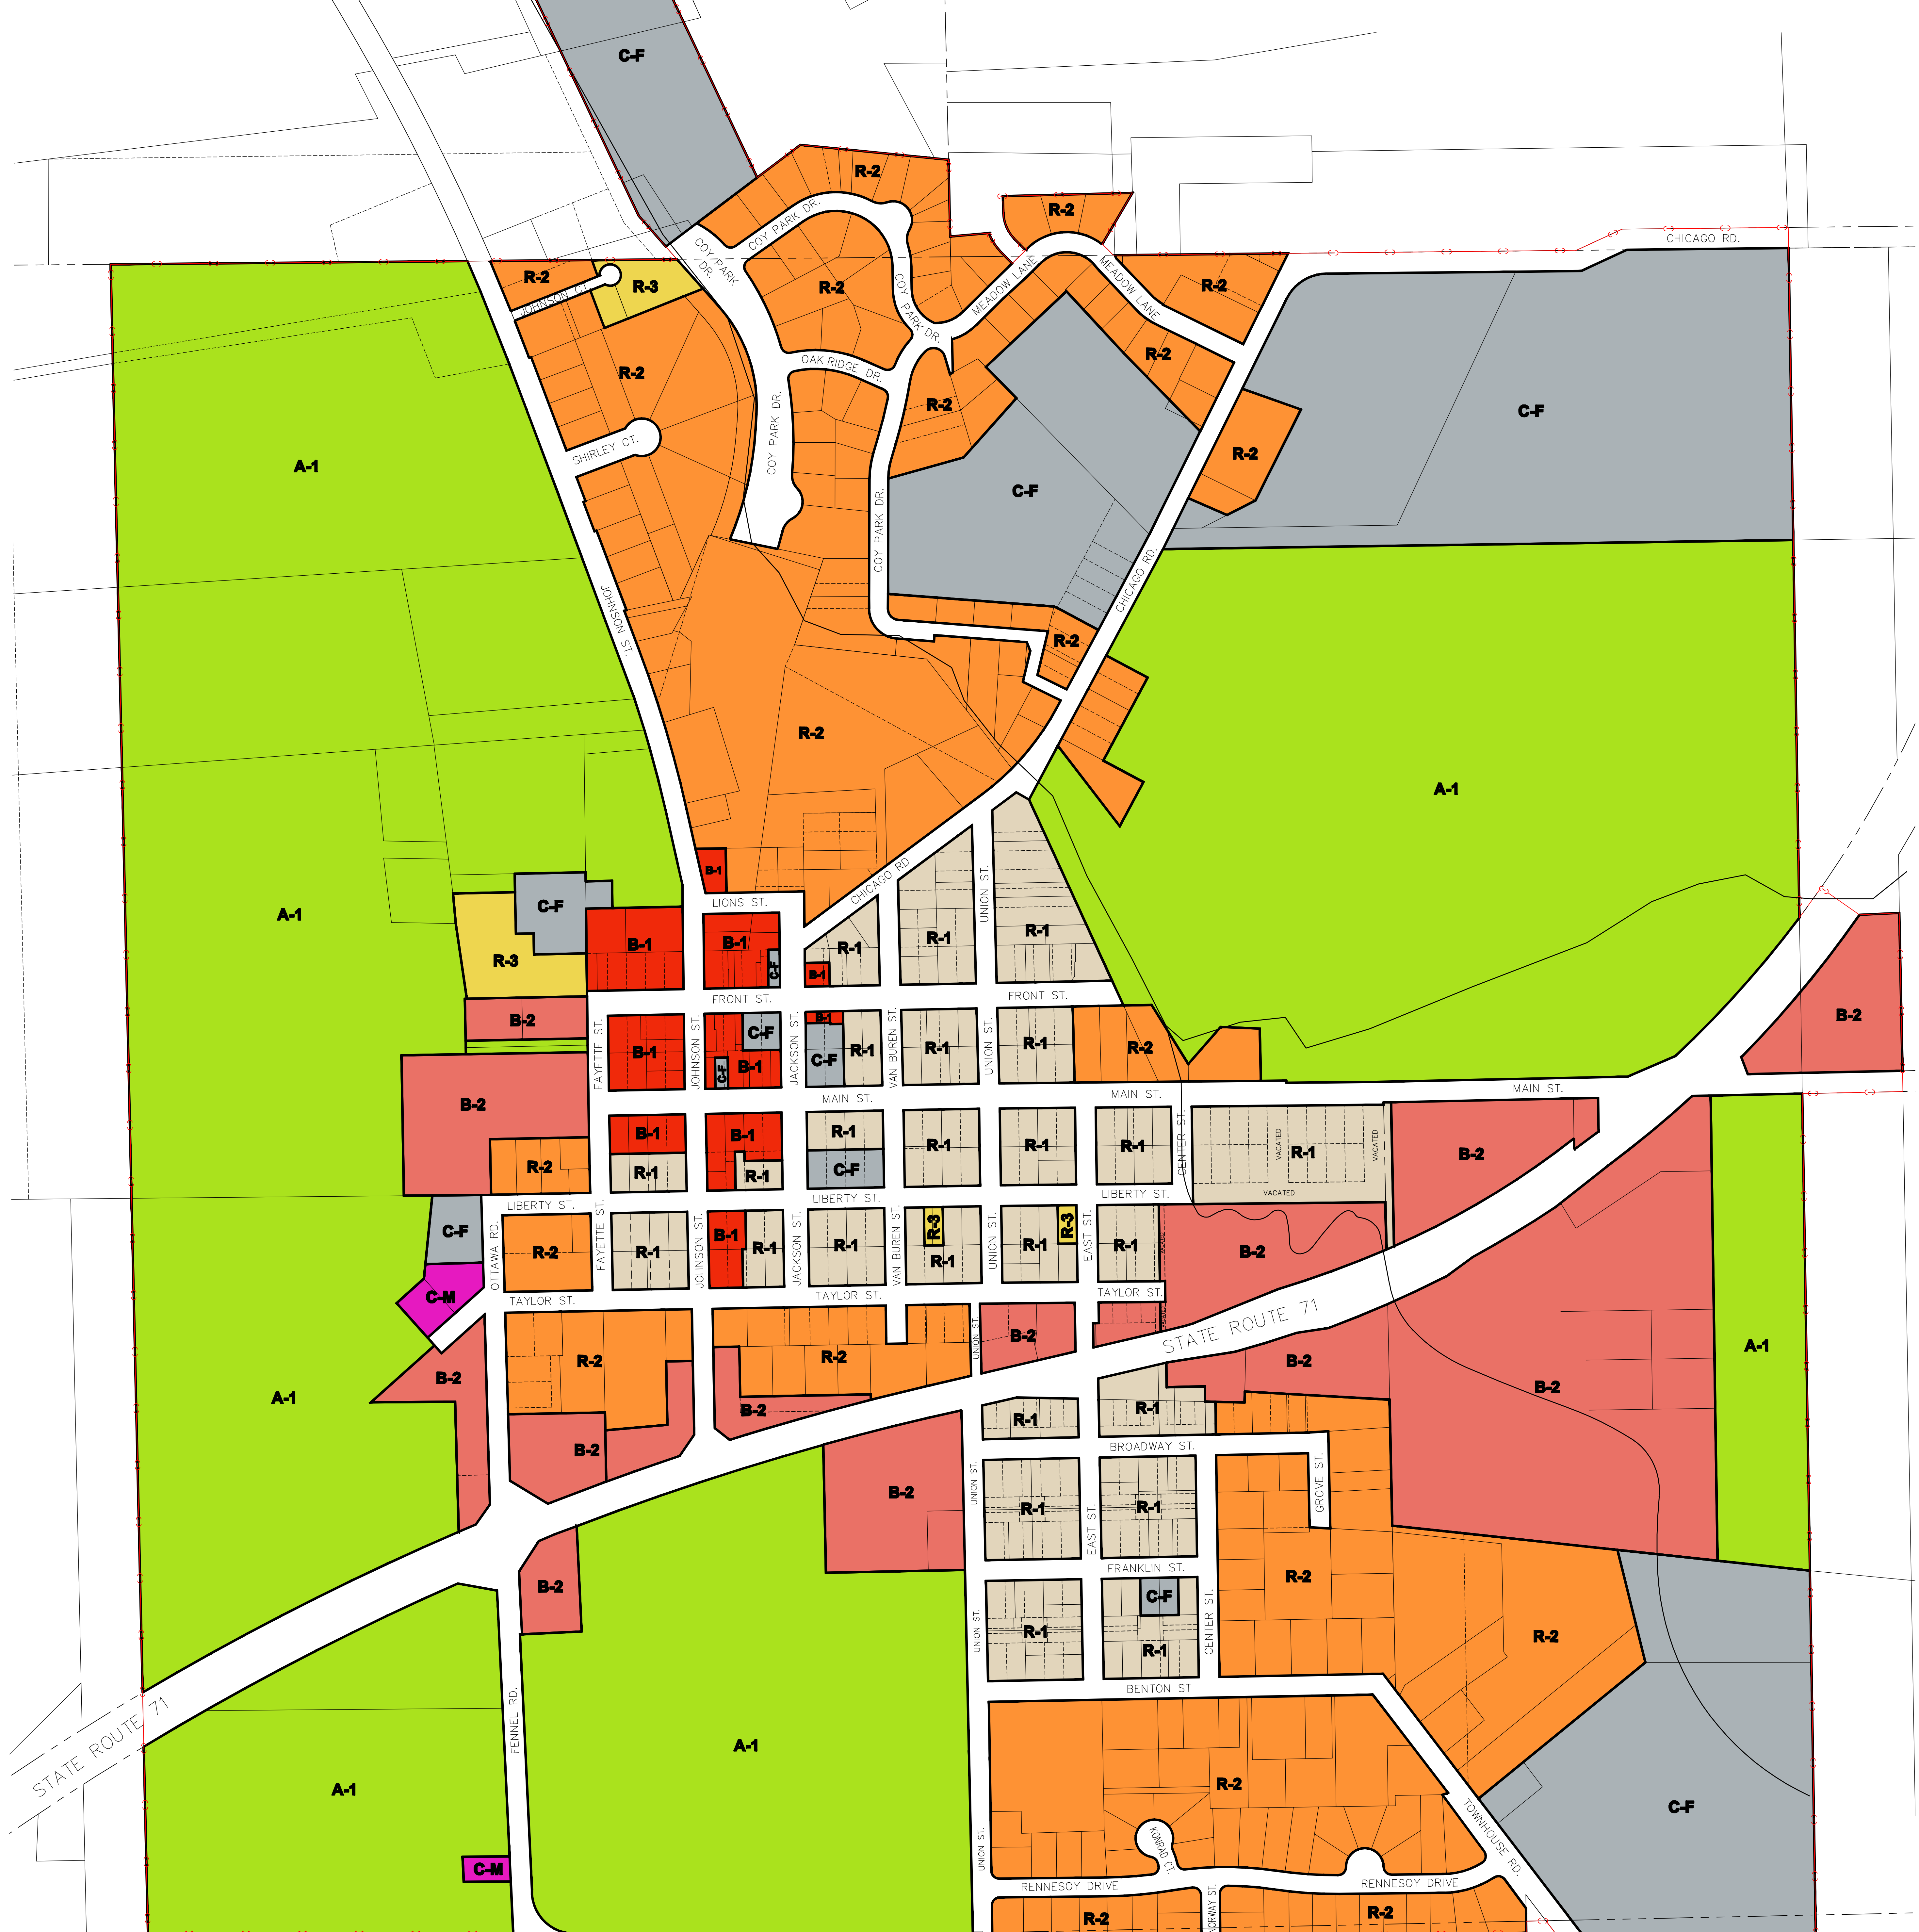

# VILLAGE OF NEWARK ZONING MAP

March 8, 2017

### ZONING DISTRICTS LEGEND

- A-1** AGRICULTURAL DISTRICT
- R-E** RESIDENTIAL ESTATE DISTRICT
- R-1** DOWNTOWN RESIDENTIAL DISTRICT
- R-2** SINGLE FAMILY RESIDENTIAL DISTRICT
- R-3** MULTIPLE FAMILY RESIDENTIAL DISTRICT
- B-1** DOWNTOWN BUSINESS DISTRICT
- B-2** GENERAL COMMERCIAL DISTRICT
- B-3** COMMERCIAL RECREATION DISTRICT
- C-M** COMMERCIAL MANUFACTURING DISTRICT
- M-1** MANUFACTURING DISTRICT
- C-F** COMMUNITY FACILITY DISTRICT

EXISTING CORPORATE BOUNDARY

**Engineering Enterprises, Inc.**  
 Consulting Engineers  
 82 Wheeler Road  
 Sugar Grove, Illinois 60054  
 630.408.6760 / www.eeh.com